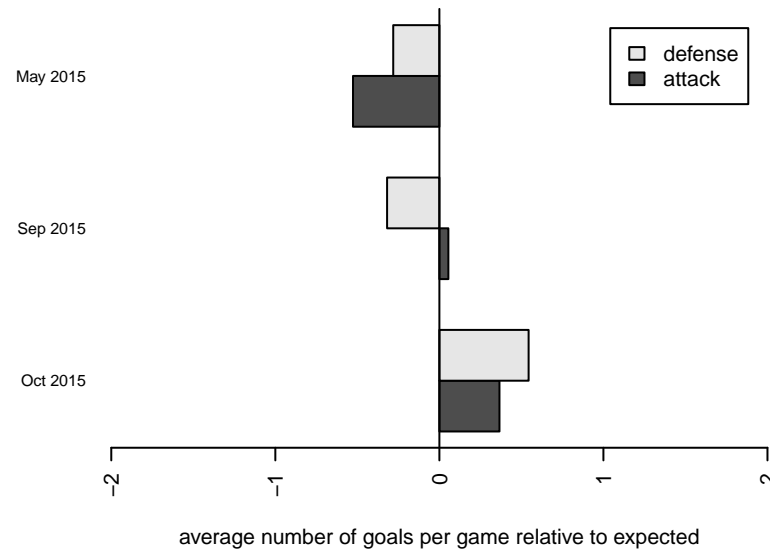

Performance relative to 13 month average