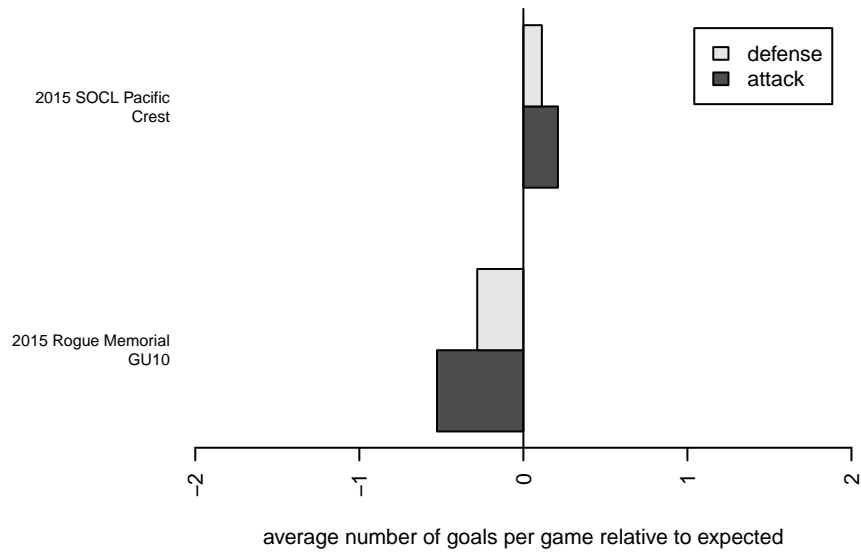

Performance relative to 13 month average