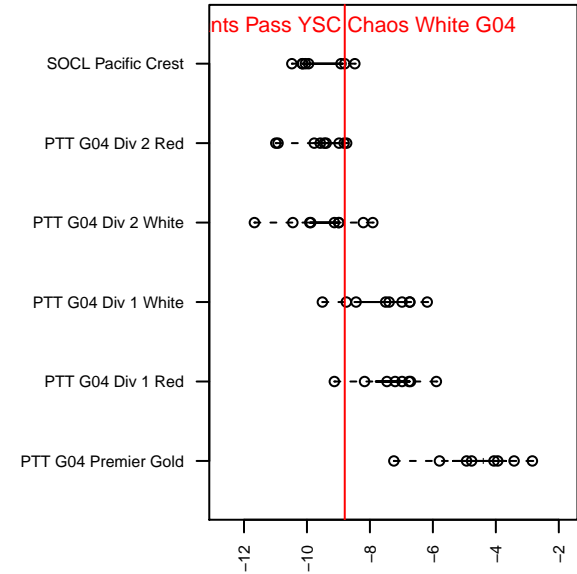

**attack and defense rating
relative to others at age
and all opponents in last 13 months**