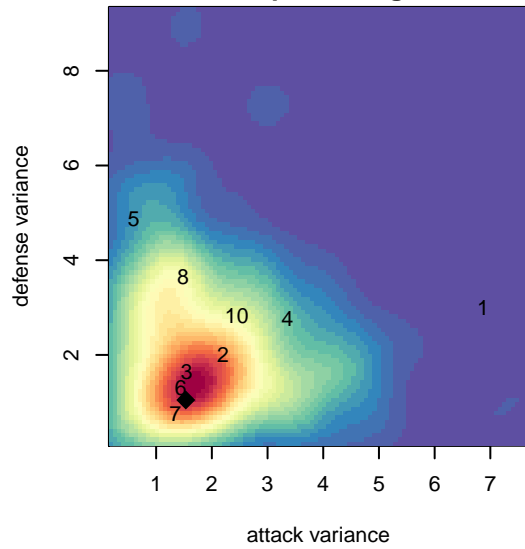

Grants Pass YSC Chaos White G04

Grants Pass Youth SC
Grants Pass, OR
G04 total strength=242
attack=0.2 defense=0.1
fall league = SOCL Pacific Crest

alt names used:
GPYSC Chaos White

Venues played:
2015 Rogue Memorial GU10
2015 SOCL Pacific Crest

Grants Pass YSC Chaos White G04
Dots are actual minus expected GF (blue circles) and GA (red triangles).
Blue line is smoothed change in attack strength. Red is smoothed change in defense strength.

**attack and defense variance (black dot)
relative to other teams
and top 10 in region**